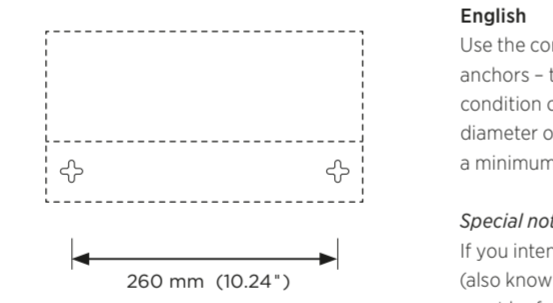

Дополнительную информацию см. по адресу: www.bang-olufsem.com/guides

日本語

BeoSound Essenceの性能を堪能するには、BeoMusicのほか、以下のアプリとの併用（複数も可）を推奨しております。

- ☐ 好きなラジオ局とつながる TuneIn® アカウント (www.tunein.com)
- ☐ 好きな音楽とつながる音楽配信サービス Deezer® Premium+(www.deezer.com) ...
- ☐ ... 好きな音楽とつながる音楽配信サービス Spotify® Premium アカウント(www.spotify.com/connect)

詳細については、次をご覧ください: www.bang-olufsem.com/guides

한국어

BeoSound Essence이 제공하는 모든 기능을 적극 활용하시려면 BeoMusic App과 다음을 이용하실 것을 권해 드립니다.

- ☐ 즐겨 찾는 라디오 방송국(www.tunein.com)에 등록된 TuneIn® 계정
- ☐ 즐겨 듣는 음악을 청취하기 위한 음악 서비스로서 Deezer® Premium+ 구독(www.deezer.com), 또는 ...
- ☐ ... 즐겨 듣는 음악을 청취하기 위한 음악 서비스로서 Spotify® Premium 계정(www.spotify.com/connect)

자세한 내용은 다음을 참조하십시오: www.bang-olufsem.com/guides

简体中文

为了全面体验 BeoSound Essence, 我们建议您使用 BeoMusic App 和以下一项或多项服务:

- ☐ TuneIn® 帐户和您最喜爱的电台 (www.tunein.com)
- ☐ Deezer® Premium+ 音乐订阅服务和您最喜爱的音乐 (www.deezer.com) 或 .....
- ☐ ... Spotify® Premium+ 音乐订阅帐号和您最喜爱的音乐 (www.spotify.com/connect) 或 .....
- ☐ 00音乐订阅服务中00Play上您最喜爱的音乐 (y.qq.com)

如需了解更详情, 请参见: www.bang-olufsem.com/guides

繁体中文

為讓 BeoSound Essence 提供最佳體驗, 我們建議使用 BeoMusic App 及以下一種或多種程式:

- ☐ TuneIn® 帳戶, 以便收聽您最愛的廣播電台 (www.tunein.com)
- ☐ 訂閱 Deezer® Premium+ 提供的音樂服務, 以便取得您最愛的音樂 (www.deezer.com), 或 .....
- ☐ ... Spotify® Premium 帳戶提供的音樂服務, 以便取得您最愛的音樂 (www.spotify.com/connect)

詳細資訊, 請參閱: www.bang-olufsem.com/guides