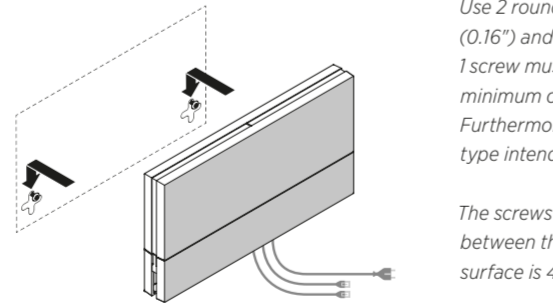

Special notice about light partition walls

If you intend to hang the product on a gypsum wall (also known as drywall or wallboard), the wall bracket must be fastened to a vertical stud. Mounting was evaluated for use on a drywall surface.

Use 2 round-head screws with a diameter of 4 mm (0.16”) and a length of 50 mm (2”). 1 screw must penetrate the gypsum and be screwed a minimum of 25 mm (1”) into a vertical stud. Furthermore mount 1 screw and 1 suitable anchor of a type intended for gypsum walls.

The screws should be tightened until the distance between the bottom of the head and the drywall surface is 4 mm (0.16”).