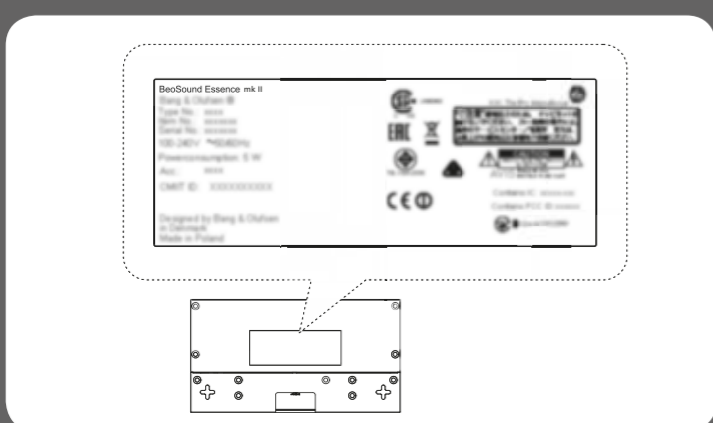

iOS Setup

Android Setup

Google Cast

Connectivity & Streaming

English

To get the full experience of your BeoSound Essence, we recommend to use BeoMusic App and one or more of the following:

- A TuneIn® account with your favourite radio stations (www.tunein.com)
- A Deezer® Premium+ subscription for music service with your favourite music (www.deezer.com), or ...
- ... A Spotify® Premium account for music service with your favourite music (www.spotify.com/connect)